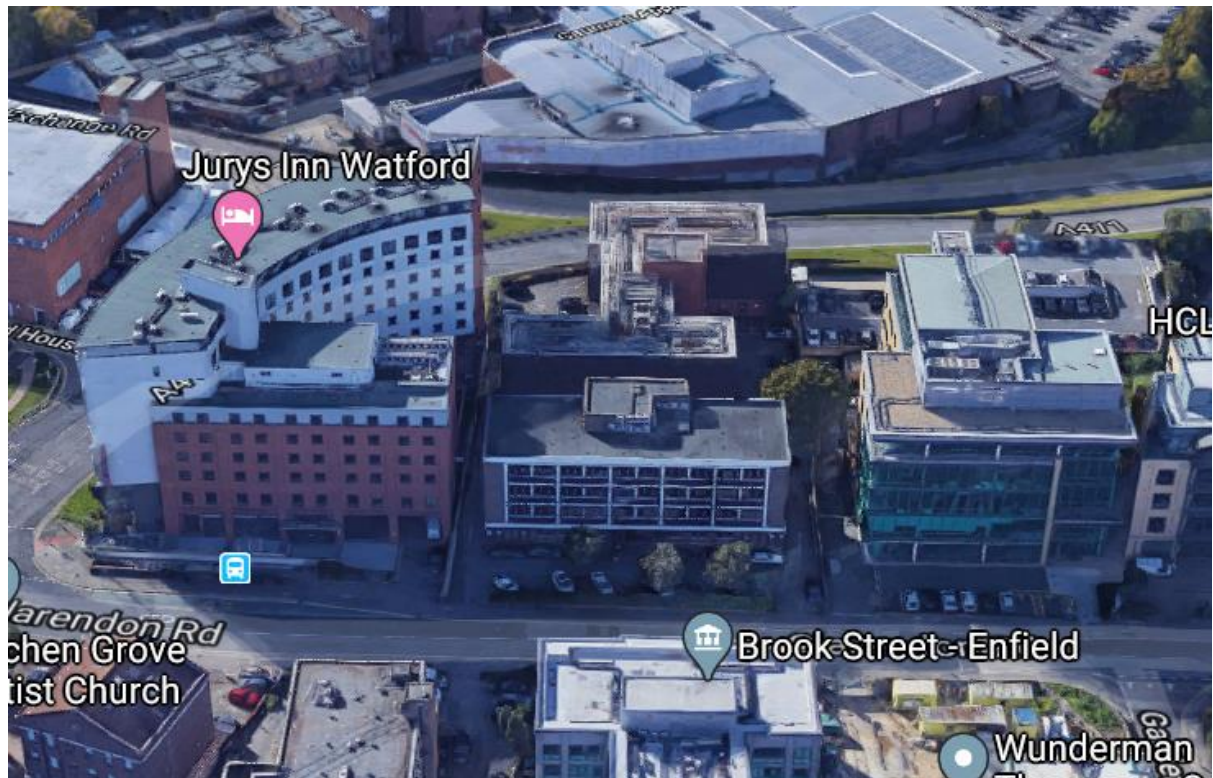

Site Location Plan

Aerial view looking west (Google Earth)

East elevation facing Clarendon Road

West elevation facing Beechen Grove