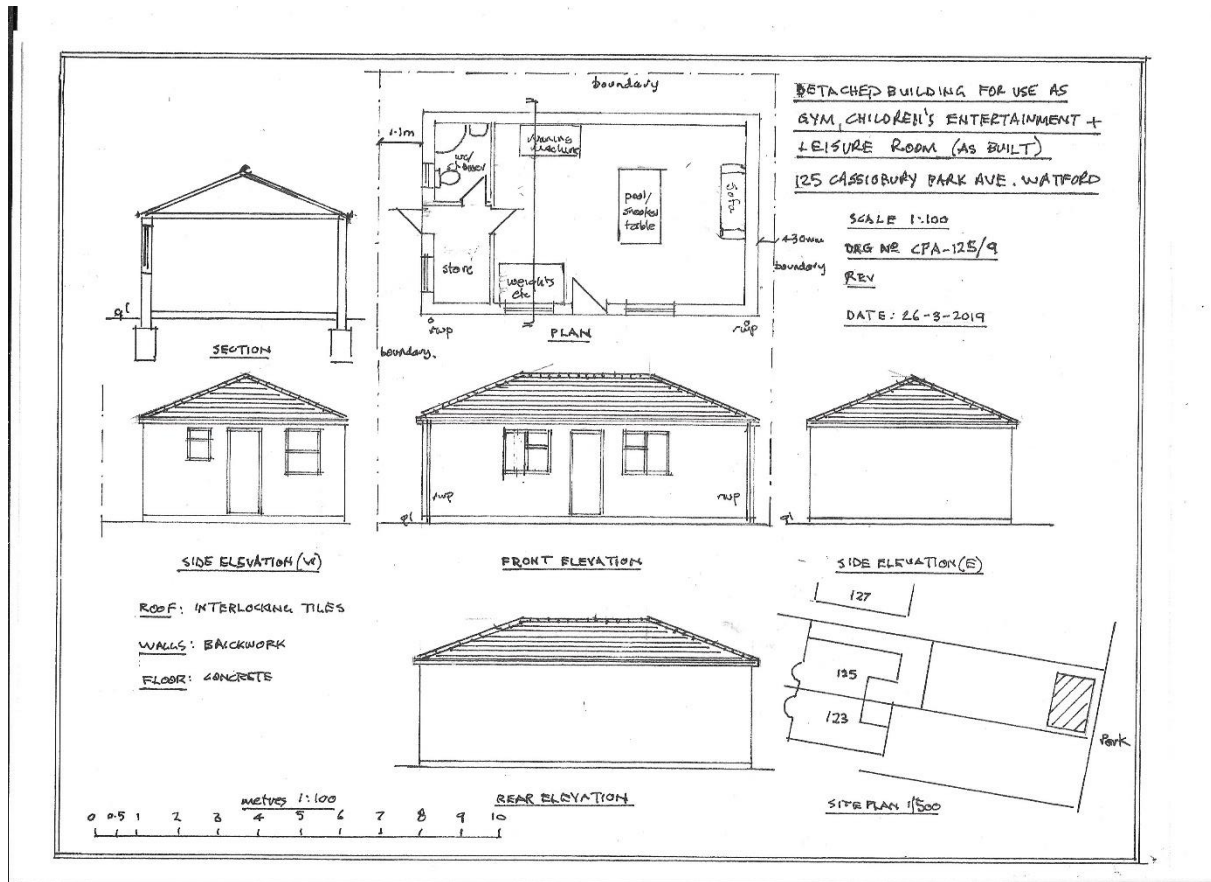

Site Location Plan

125 CASSIOBURY PARK AVE
WATFORD

SITE LOCATION PLAN
AREA 2 HA
SCALE 1:1250 on A4
CENTRE COORDINATES: 509301, 196687

Supplied by Streetwise Maps Ltd
www.streetwise.net
Licence No: 100047474
19/10/2015 12:17

Proposed drawings

Approved plans Ref 16/00567/FULH