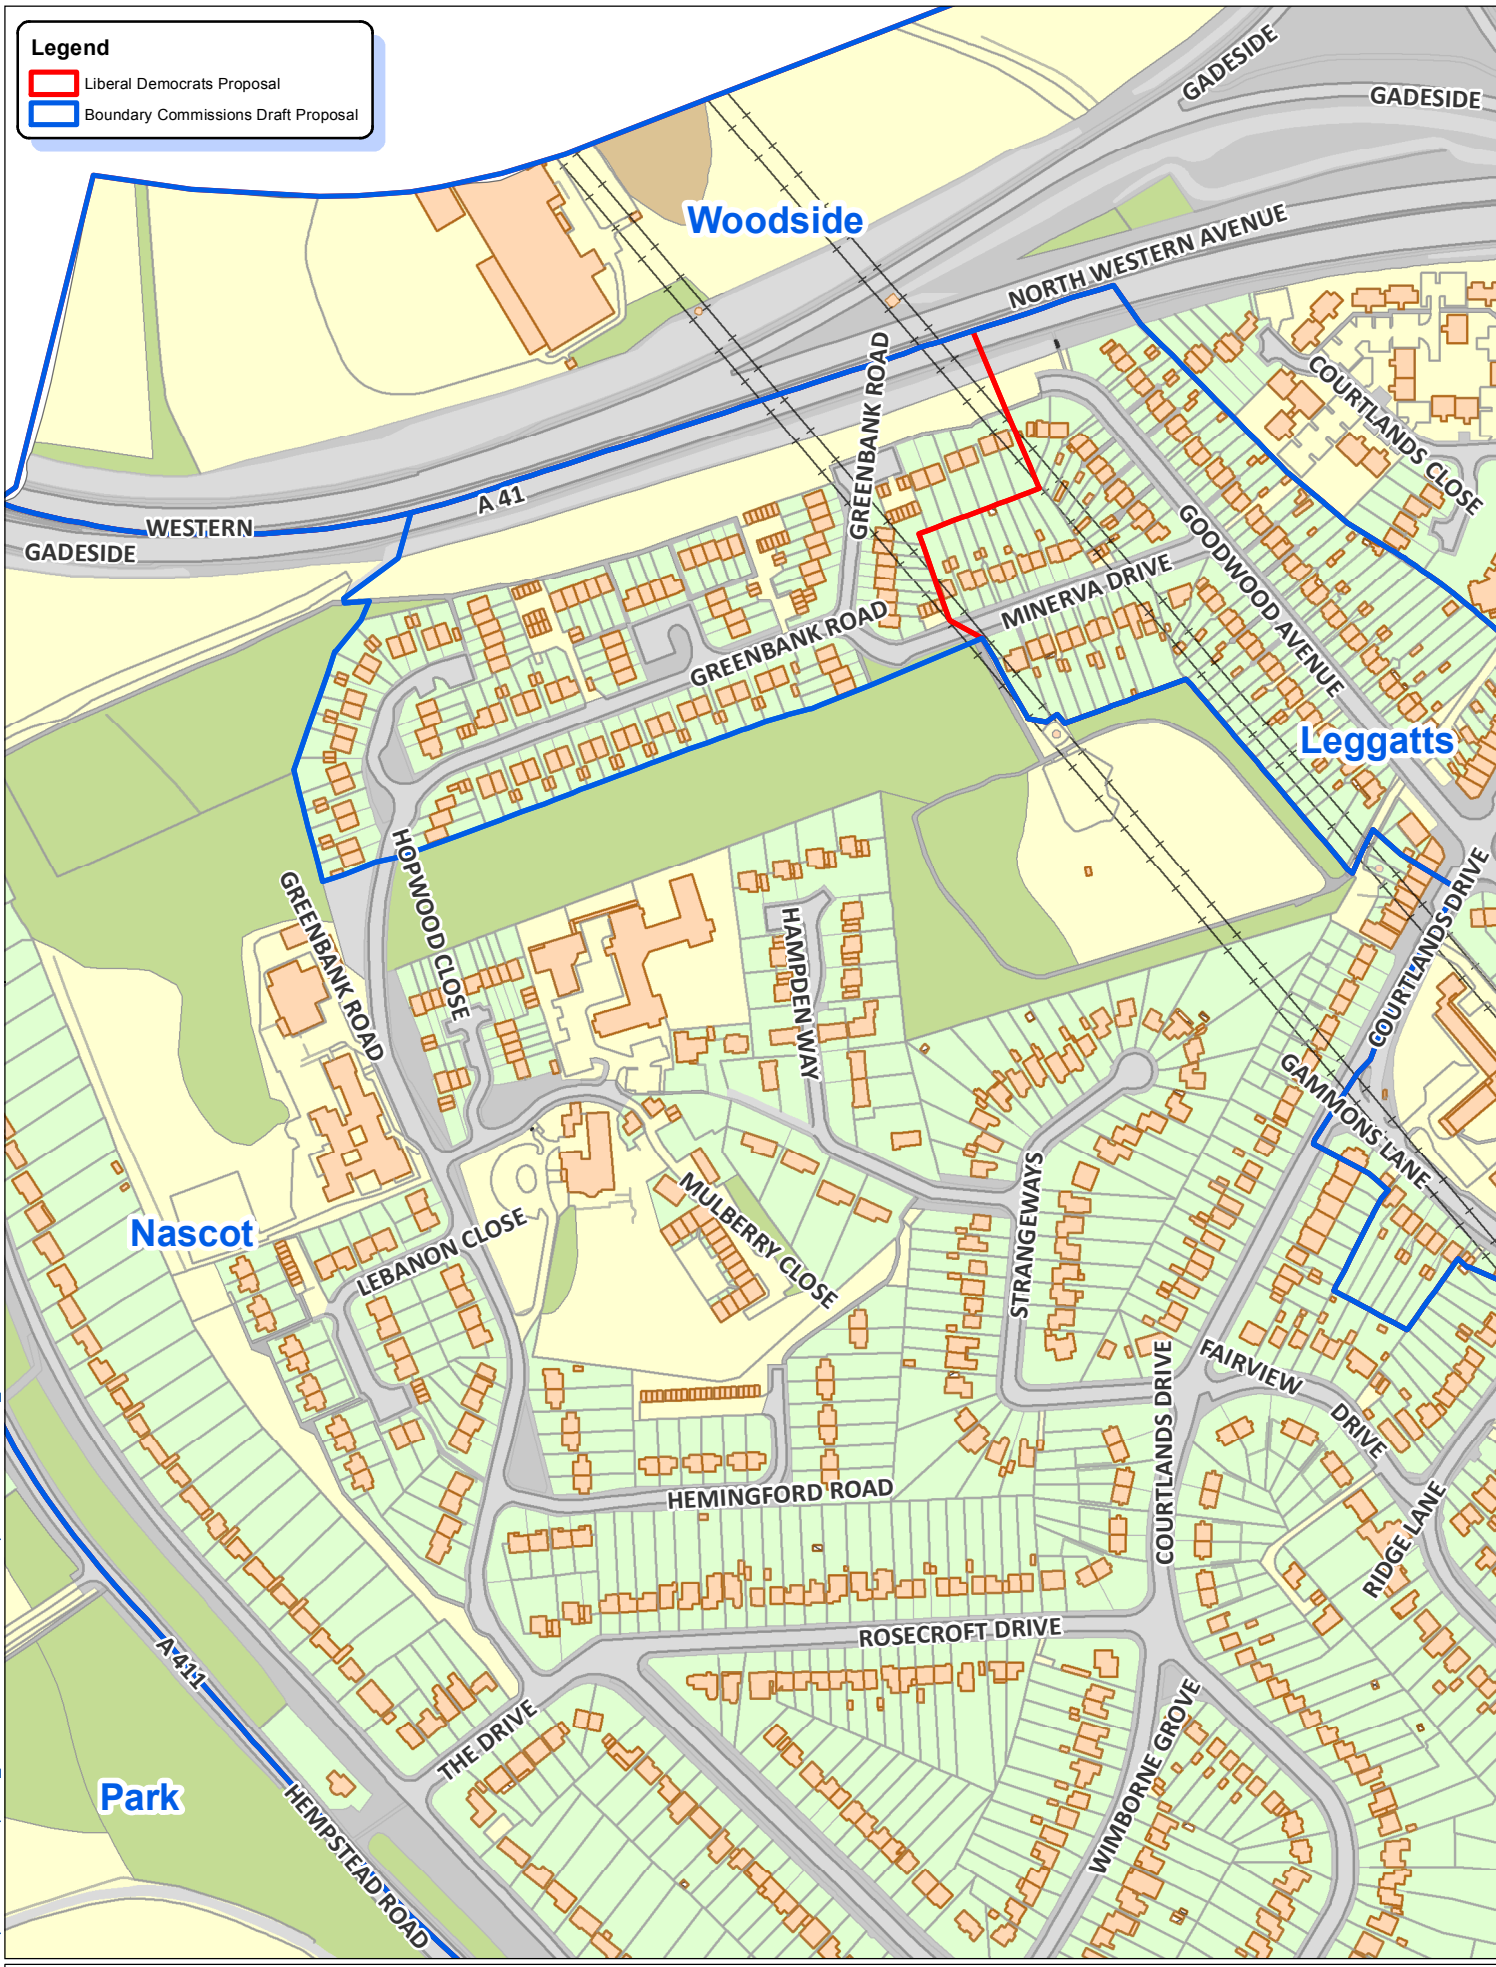

Legend

- Liberal Democrats Proposal
- Boundary Commissions Draft Proposal

Filepath: I:\GIS\Corporate_GIS\Data\Elections\Oct2015\Maps\GreenbankRoad_Nascot.mxd

Watford Borough Council
 Town Hall,
 Watford,
 Hertfordshire WD17 3EX
 Visit the Watford Borough Council website
www.watford.gov.uk

Liberal Democrats revision (re Leggatts/Nascot boundary) to Boundary Commission's draft recommendation

Map Produced by: ryanro
 Publication Date: 06/10/2015

Scale 1:3,500

ORDNANCE SURVEY LICENCE AGREEMENT
 © Crown copyright and database rights 2013
 Ordnance Survey 100018689
AERIAL PHOTOGRAPHY
 Copyright GeoPerspectives